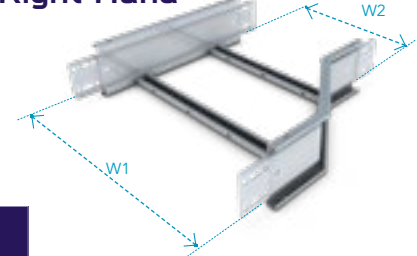

Straight Ladder Divider

**Code**  
SW△-DIV-SL1.5-Finish

Straight ladder dividers are 1.5m long. Fixings ordered separately.

Reducer Left Hand

**Code**  
SW△-RL-W1-W2-Finish

Straight Reducer

**Code**  
SW△-RS-W1-W2-Finish

Reducer Right Hand

**Code**  
SW△-RR-W1-W2-Finish

△ = Select a system type