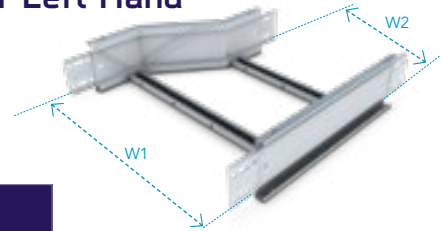

External Flange Clamp

**Code**  
SW-EFC-Finish

Fixings ordered separately.

Horizontal Adjustable Coupler

**Code**  
SW△-HAC-Finish

Sold singly. Each supplied with fixings.

Hold-Down Bracket

**Code**  
SW△-HDB-Finish

Fixings ordered separately.

Vertical Adjustable Coupler

**Code**  
SW△-VAC-Finish

Sold singly. Each supplied with fixings. Identical for SW4 & SW5 - order as: SW4-5-vac-finish. For SW6 order as: SW6-vac-finish.

Straight Ladder Divider

**Code**  
SW△-DIV-SL1.5-Finish

Straight ladder dividers are 1.5m long. Fixings ordered separately.

Reducer Left Hand

**Code**  
SW△-RL-W1-W2-Finish

Straight Reducer

**Code**  
SW△-RS-W1-W2-Finish