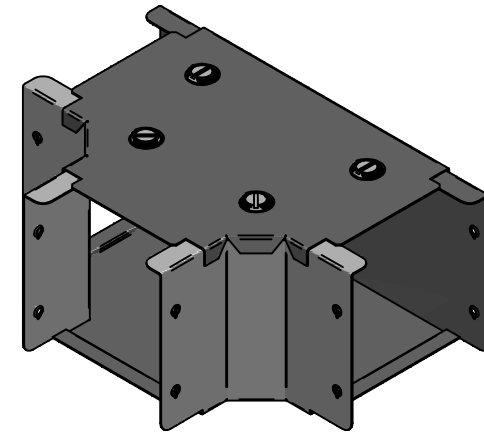

QuickFix

Size	Width	Height
GTT22	50.8	50.8
GTT32	76.2	50.8
GTT33	76.2	76.2
GTT42	101.6	50.8
GTT43	101.6	76.2
GTT44	101.6	101.6
GTT62	152.4	50.8
GTT63	152.4	76.2
GTT64	152.4	101.6
GTT66	152.4	152.4
GTT82	203.2	50.8
GTT83	203.2	76.2
GTT84	203.2	101.6
GTT88	203.2	203.2
GTT92	228.6	50.8
GTT93	228.6	76.2
GTT94	228.6	101.6
GTT96	228.6	152.4
GTT99	228.6	228.6

- ✓ Fast fitting **UniBolt** reduces installation time by as much as 80%
- ✓ **IP4X compliant** as standard
- ✓ **Completes the range** of fast fitting and innovative Cable Management Solutions

In accordance with Unitrunk's policy of continuous improvement, Unitrunk reserves the right to change specifications and designs without notice. Data is the copyright of Unitrunk Ltd and not to be reproduced or passed to a third party without written consent.

Cable Trunking & Ducting Standard BS EN 50085-1 & BS EN 50085-2-1	Material Standard BS EN 10346 (Pre Galv)		Quality Recognition	
	Unitrunk Head Office: 4 Altona Road, Lisburn, BT27 5QB +44 28 9262 5100 info@unitrunk.co.uk unitrunk.co.uk unitrunk.ie	Lid Fixing Retained Toggle	Torque Value 3 N m	
	Data Sheet Reference Gusset Tee Top Lid	Revision 2.01		