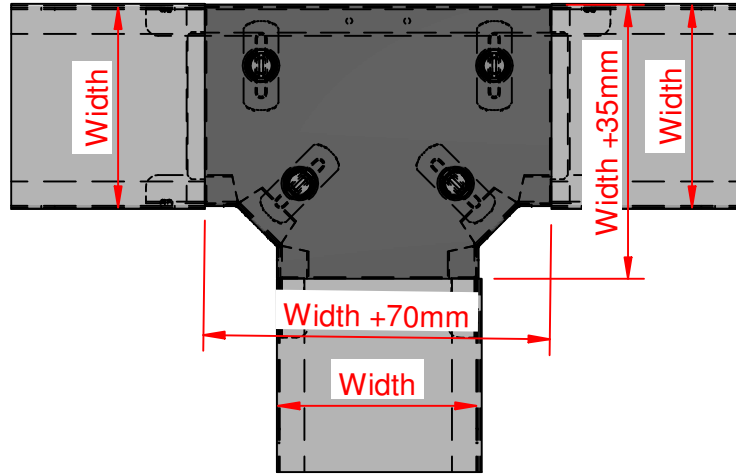

QuickFix

Size	Width	Height
GTT22	50.8	50.8
GTT32	76.2	50.8
GTT33	76.2	76.2
GTT42	101.6	50.8
GTT43	101.6	76.2
GTT44	101.6	101.6
GTT62	152.4	50.8
GTT63	152.4	76.2
GTT64	152.4	101.6
GTT66	152.4	152.4
GTT82	203.2	50.8
GTT83	203.2	76.2
GTT84	203.2	101.6
GTT88	203.2	203.2
GTT92	228.6	50.8
GTT93	228.6	76.2
GTT94	228.6	101.6
GTT96	228.6	152.4
GTT99	228.6	228.6

- ✓ Fast fitting **UniBolt** reduces installation time by as much as 80%
- ✓ **IP4X compliant** as standard
- ✓ **Completes the range** of fast fitting and innovative Cable Management Solutions

In accordance with Unitrunk's policy of continuous improvement, Unitrunk reserves the right to change specifications and designs without notice. Data is the copyright of Unitrunk Ltd and not to be reproduced or passed to a third party without written consent.

Cable Trunking & Ducting Standard BS EN 50085-1 & BS EN 50085-2-1	Material Standard BS EN 10346 (Pre Galv)		Quality Recognition	
	Unitrunk Head Office: 4 Altona Road, Lisburn, BT27 5QB +44 28 9262 5100 info@unitrunk.co.uk unitrunk.co.uk unitrunk.ie	Lid Fixing Retained Toggle	Torque Value 3 N m	
	Data Sheet Reference Gusset Tee Top Lid	Revision 2.01		